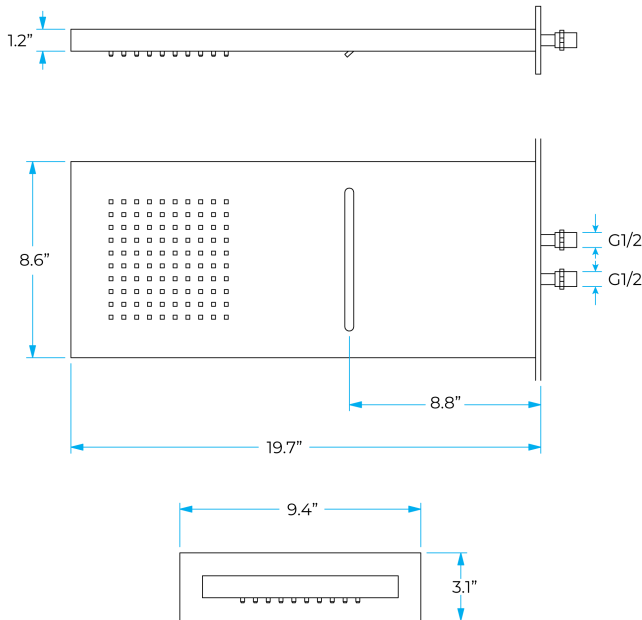

LANO SHOWER SET GT SPECS

Specifications

Designed to be lightweight, durable and corrosion resistant

Size: 22" long S/S chrome plated Stainless Steel shower head

Brass diverter Stainless Steel control valve mixer

Chrome plated hand shower with

Double locked stainless steel shower hose 1.5m.-with

Chrome plated wall mount bracket

Unique Rain Shower Head Stainless steel with multi function hand shower

Shower Head Size:

Flow Rate
2.5 GPM / 9.5 LPM (rain Shower);

The LED light will change its color by detecting water temperature:

0-30°C (32-86°F): Blue LED

30-40°C (86-104°F): Green LED

40-50°C (104-122°F): Red LED

50-100°C (122-212°F): Flashing Red LED

Note: The LED lights are powered by water flow, and will be activated once the water is turned on.

Hand Shower Size:

The minimum required water pressure is 0.05 MPa (0.5 bar).
Flow rate 2.5 GPM (9.5 LPM).