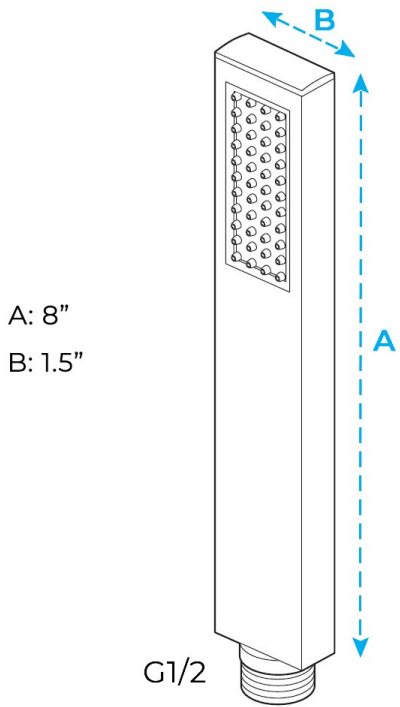

LANO SHOWER SET GT SPECS

Specifications

Designed to be lightweight, durable and corrosion resistant

Size: 22" long S/S chrome plated Stainless Steel shower head

Brass diverter Stainless Steel control valve mixer

Chrome plated hand shower with

Double locked stainless steel shower hose 1.5m.-with

Chrome plated wall mount bracket

Unique Rain Shower Head Stainless steel with multi function hand shower

Shower Head Size:

Flow Rate
2.5 GPM / 9.5 LPM (rain Shower);

The LED light will change its color by detecting water temperature:

0-30°C (32-86°F): Blue LED

30-40°C (86-104°F): Green LED

40-50°C (104-122°F): Red LED

50-100°C (122-212°F): Flashing Red LED

Note: The LED lights are powered by water flow, and will be activated once the water is turned on.

Hand Shower Size:

The minimum required water pressure is 0.05 MPa (0.5 bar).
Flow rate 2.5 GPM (9.5 LPM).